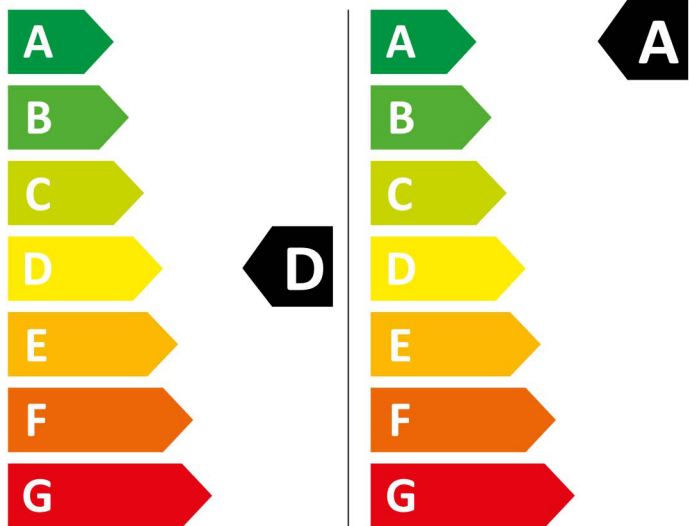

INDESIT

BDE 86436X S UK N

307 kWh/100

47 kWh/100

6,0 kg

8,0 kg

65 L

48 L