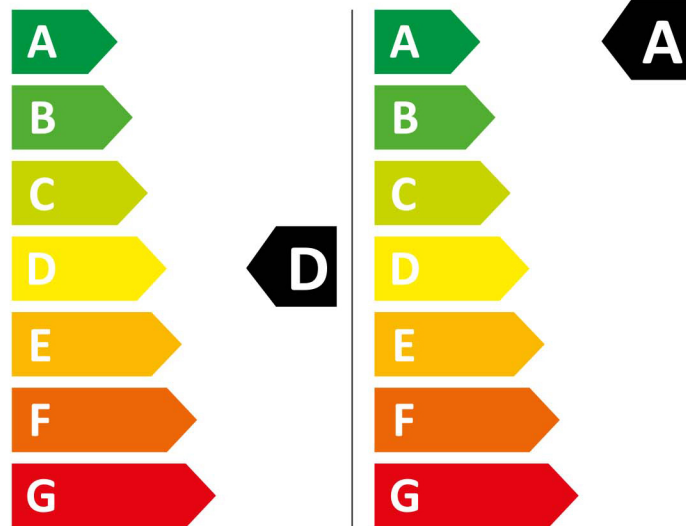

9:20

3:35

2019/2014

INDESIT

BDE 86436X S UK N

307 kWh/100

47 kWh/100

6,0 kg