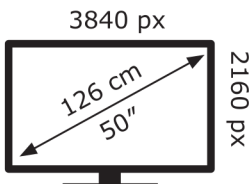

ENERGY

Hisense

50A7KQTUK

70 kWh/1000h

ABCDEF**G**

120 kWh/1000h

2019/2013

ENERGY