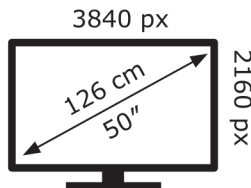

Hisense

50A7KQTUK

70 kWh/1000h

ABCDEF**G**

120 kWh/1000h

2019/2013