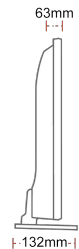

SOCIAL FEED

Social TV

Get social! Check and update your social media accounts while you watch TV...

Dolby Audio HD READY

Dolby Audio™

Experience the kind of audio that you would normally expect to hear in a movie theatre. Enjoy authentic-sounding dialogue and hear more of the on-screen action thanks to Dolby Audio™.

HD Ready

To watch TV in HD picture quality is to see and believe in the on-screen action. Catch additional detail in every scene for a more authentic viewer experience.

DVD Combi

DVD

Save space and enjoy movie magic on-tap with Toshiba's DVD TVs.

SIDE

BACK