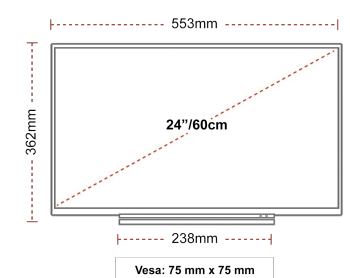

SOCIAL FEED

Social TV

Get social! Check and update your social media accounts while you watch TV...

Dolby Audio HD READY

Dolby Audio™

Experience the kind of audio that you would normally expect to hear in a movie theatre. Enjoy authentic-sounding dialogue and hear more of the on-screen action thanks to Dolby Audio™.

HD Ready

To watch TV in HD picture quality is to see and believe in the on-screen action. Catch additional detail in every scene for a more authentic viewer experience.

DVD Combi

DVD

Save space and enjoy movie magic on-tap with Toshiba's DVD TVs.

SIDE

BACK