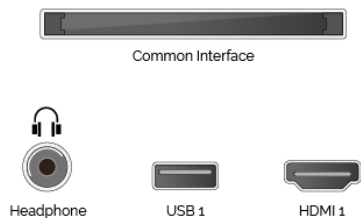

SOCIAL FEED

Social TV

Get social! Check and update your social media accounts while you watch TV...

Dolby Audio HD READY

Dolby Audio™

Experience the kind of audio that you would normally expect to hear in a movie theatre. Enjoy authentic-sounding dialogue and hear more of the on-screen action thanks to Dolby Audio™.

HD Ready

To watch TV in HD picture quality is to see and believe in the on-screen action. Catch additional detail in every scene for a more authentic viewer experience.

DVD Combi

DVD

Save space and enjoy movie magic on-tap with Toshiba's DVD TVs.

SIDE

BACK