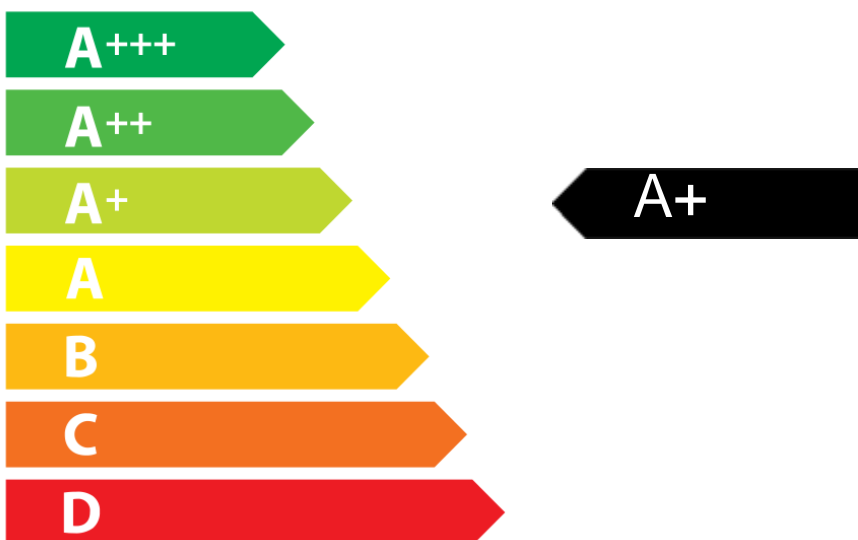

ENERGY

RANGemaster
UNRIVALLED PERFORMANCE

PROFESSIONAL+ 110

86 L

1.61 kWh/Cycle*

kWh/Cycle*

65/2014