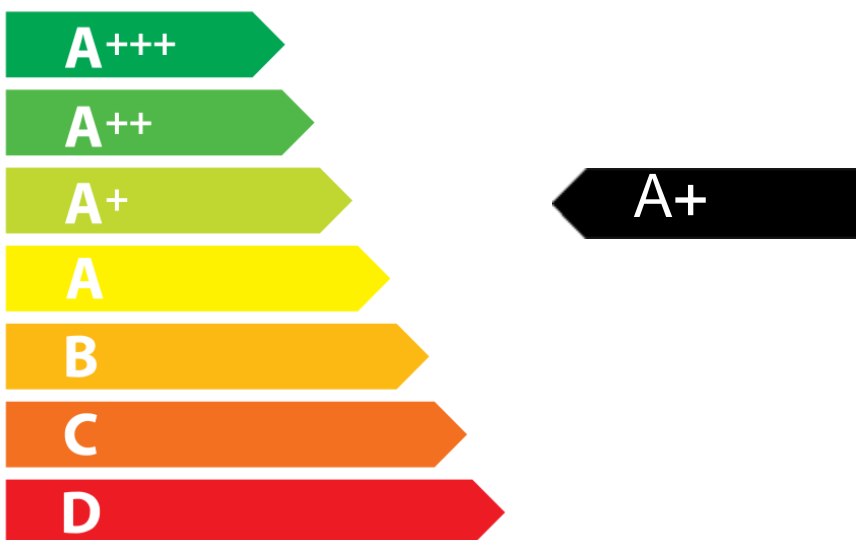

ENERGY

RANGEmaster
UNRIVALLED PERFORMANCE

PROFESSIONAL+ 110

86 L

1.61 kWh/Cycle*

kWh/Cycle*

65/2014

ENERGY