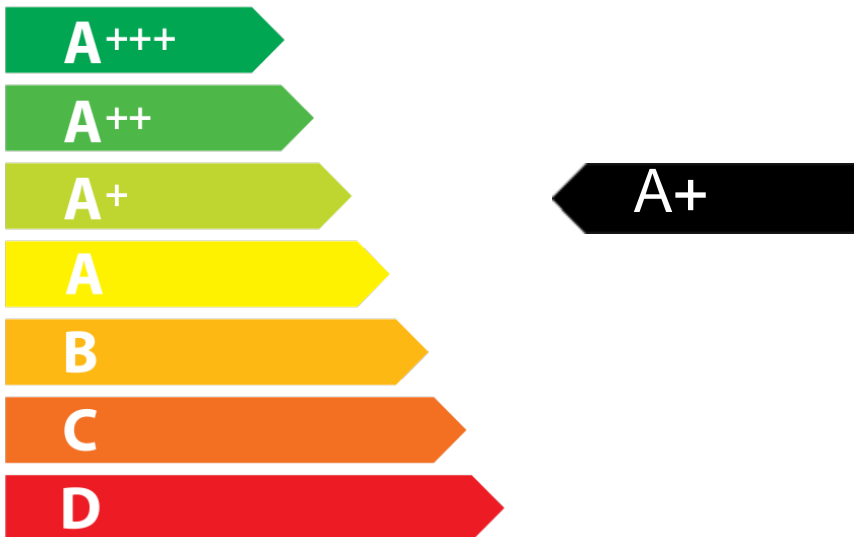

ENERG
енергия · ενεργεια

RANGEmaster
UNRIVALLED PERFORMANCE

PROFESSIONAL+ 110

86 L

1.61 kWh/Cycle*

kWh/Cycle*

* ???? . cykls . portion . zyklus . ciclo . Tsükkel . ohjelma . ciklus . ciklas . cikls . cikls . cyclus . cykl . ciclu . program . cykel