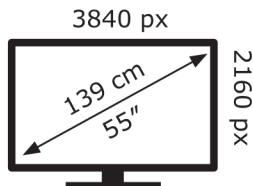

**ENERGY**

Hisense

55E7HQTUK

**82** kWh/1000h

ABCDEF**G**

**110** kWh/1000h

2019/2013

**ENERGY**