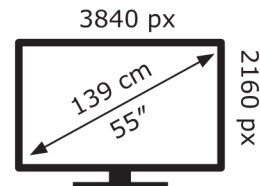

Hisense

55E7HQTUK

**82** kWh/1000h

ABCDEF**G**

**110** kWh/1000h

2019/2013