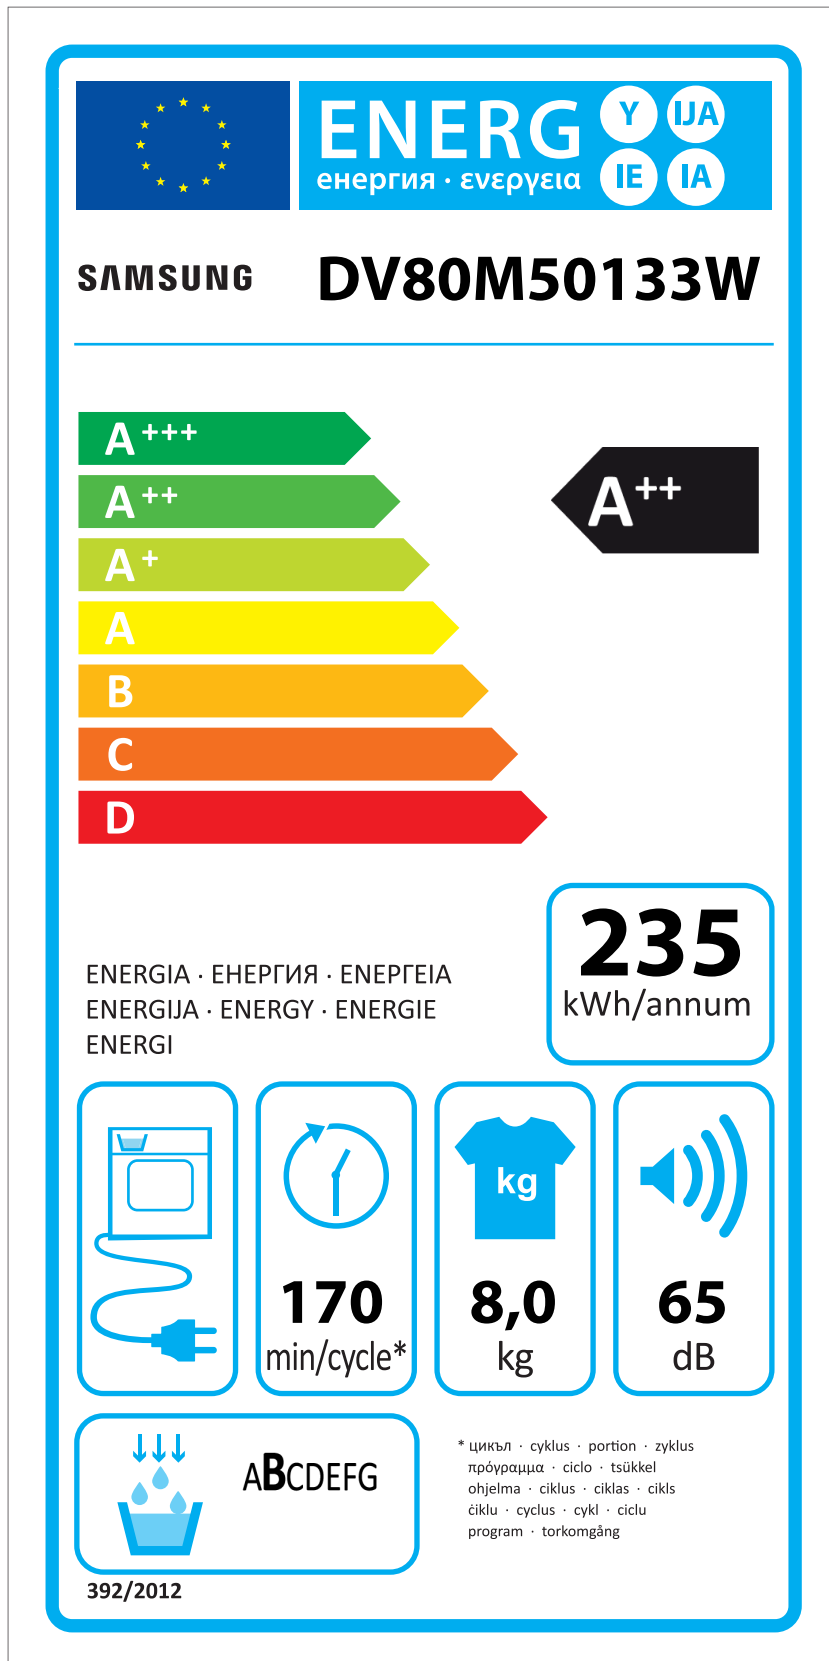

ERP LABEL ENERGY (DRYER CONDENSER TYPE)

CODE : DC68-03225C
Size : 110 x 220 (mm)
Material : ART