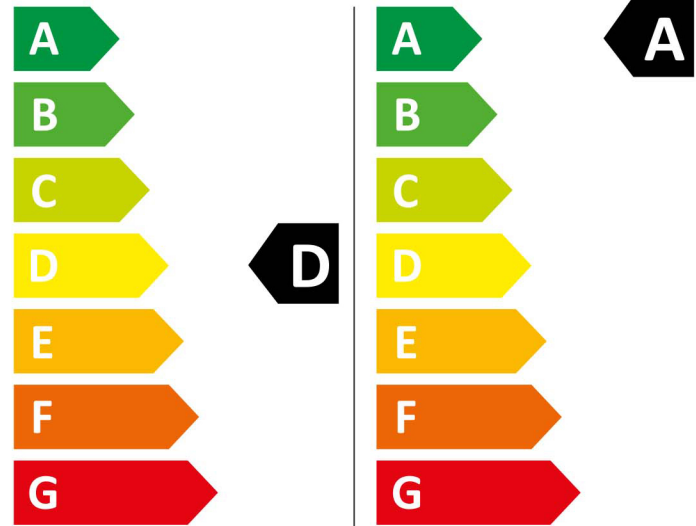

HOTPOINT

NDD 8636 DA UK

307 kWh/100

47 kWh/100

6,0 kg  8,0 kg

65 L  48 L

9:20  3:35

A B C D E F G

 75 dB
A B C D

2019/2014

HOTPOINT

NDD 8636 DA UK

307 kWh/100

47 kWh/100

6,0 kg  8,0 kg

65 L  48 L