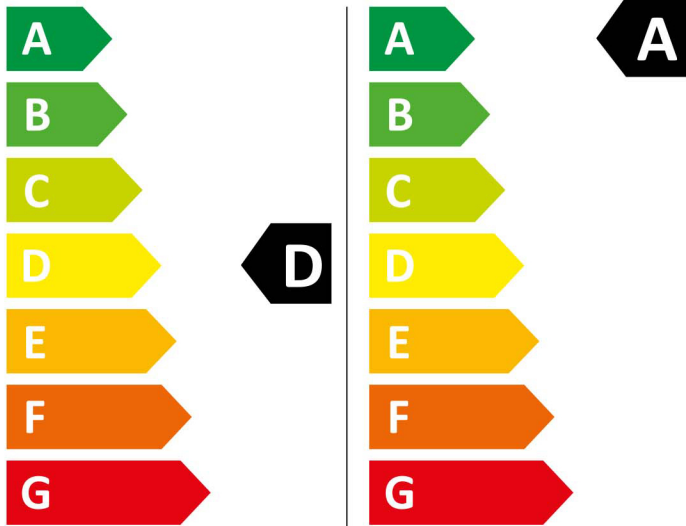

HOTPOINT

NDD 8636 DA UK

307 kWh/100

47 kWh/100

6,0 kg  8,0 kg

65 L  48 L

9:20  3:35

A B C D E F G

 75 dB
A B C D

2019/2014

HOTPOINT

NDD 8636 DA UK

307 kWh/100

47 kWh/100

6,0 kg  8,0 kg

65 L  48 L