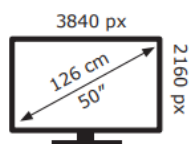

76 kWh/1000h

ABCDEF**G**
HDR
105 kWh/1000h