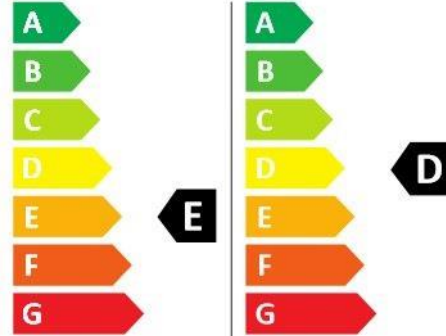

Energy Label for Customers in England, Scotland and Wales

Energy Label for Customers in Republic of Ireland and Northern Ireland

Candy CBD 475D2E/1-80

Candy CBD 475D2E/1-80

**326 kWh/100h**
**69 kWh/100h**

**326 kWh/100h**
**69 kWh/100h**

5 kg 7 kg

5 kg 7 kg

75 L 41 L

75 L 41 L

7:20 3:28

7:20 3:28

**77 dB**  
**A B C D E F G**