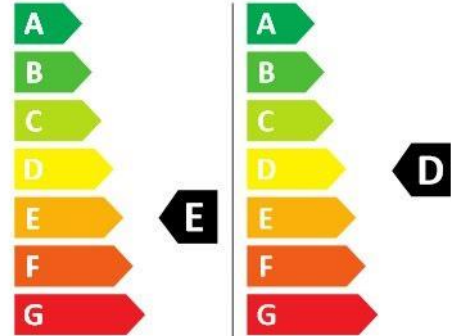

Energy Label for Customers in England, Scotland and Wales

Energy Label for Customers in Republic of Ireland and Northern Ireland

Candy CBD 475D2E/1-80

Candy CBD 475D2E/1-80

**326 kWh/100h**
**69 kWh/100h**

**326 kWh/100h**
**69 kWh/100h**

5 kg 7 kg

5 kg 7 kg

75 L 41 L

75 L 41 L

7:20 3:28

7:20 3:28

**77 dB**  
**A B C D E F G**