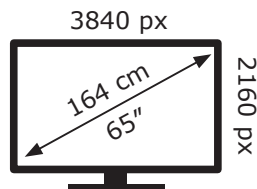

ENERGY

LG Electronics

65UN74007LB

136 kWh/1000h

ABCDEF**G**

161 kWh/1000h

2019/2013