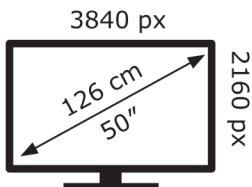

Hisense

50E7HQTUK

Hisense

50E7HQTUK

**70** kWh/1000h

**70** kWh/1000h

ABCDEF**G**

**100** kWh/1000h