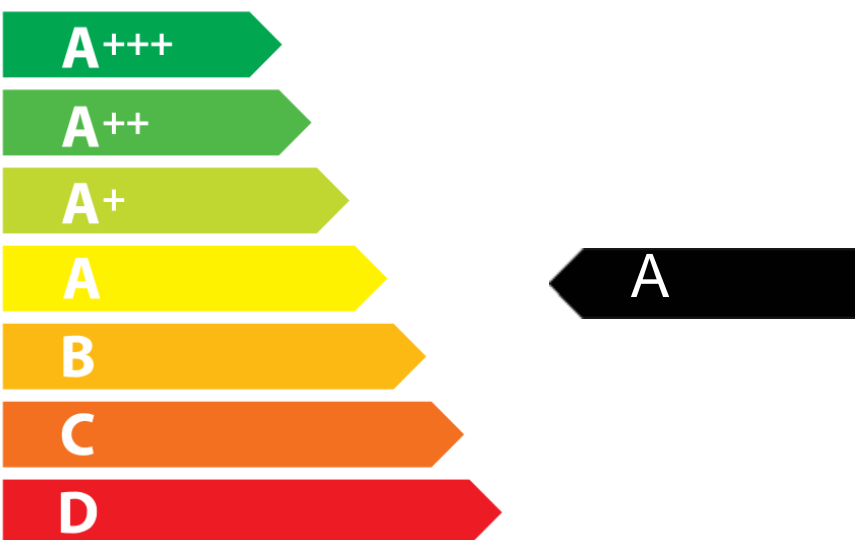

ENERGY

RANGemaster
UNRIVALLED PERFORMANCE

PROPL60DFFSS/C

69 L

0.87 kWh/Cycle*

0.79 kWh/Cycle*