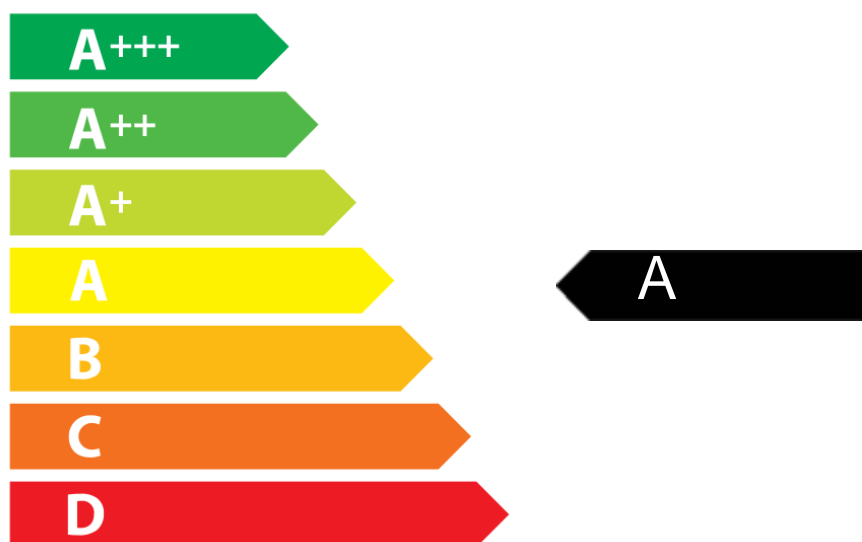

# ENERGY

**RANGemaster**  
UNRIVALLED PERFORMANCE

PROPL60DFFSS/C

39 L

0.75 kWh/Cycle\*

- kWh/Cycle\*

# ENERGY

**RANGemaster**  
UNRIVALLED PERFORMANCE

PROPL60DFFSS/C

69 L

0.87 kWh/Cycle\*

0.79 kWh/Cycle\*

**ENERG**  
енергия · ενεργεια

**RANGEmaster**  
UNRIVALLED PERFORMANCE