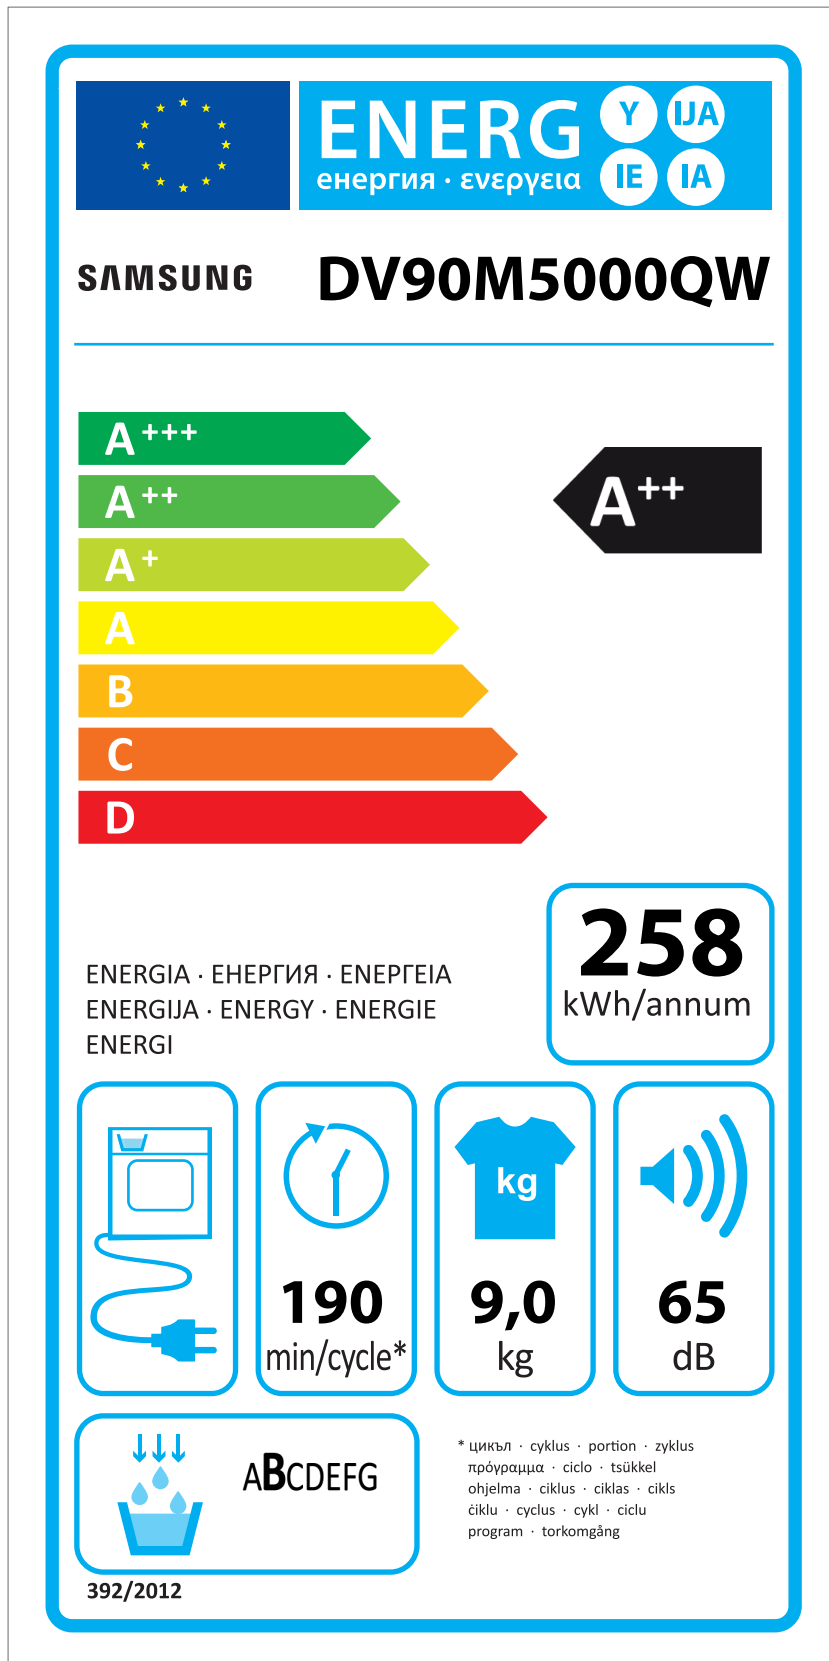

# ERP LABEL ENERGY (DRYER CONDENSER TYPE)

CODE : DC68-03225C  
Size : 110 x 220 (mm)  
Material : ART