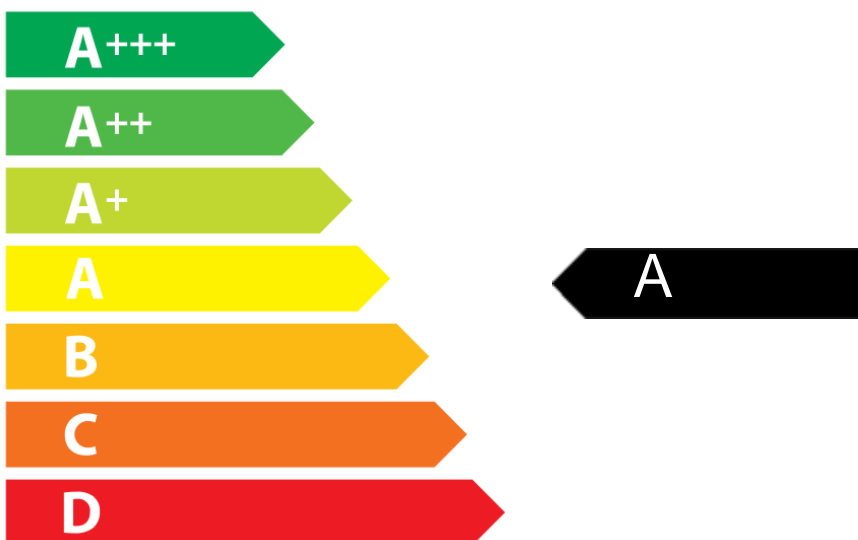

ENERGY

RANGEmaster
UNRIVALLED PERFORMANCE

CLASSIC DELUXE 90

79 L

1.01 kWh/Cycle*

0.88 kWh/Cycle*

65/2014

ENERGY