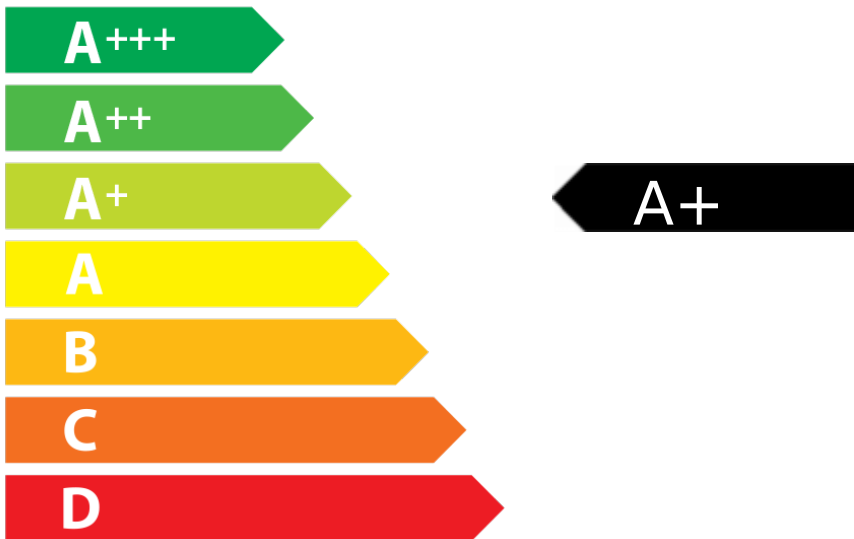

ENERGY

RANGemaster
UNRIVALLED PERFORMANCE

PROFESSIONAL+ 100

86 L

1.61 kWh/Cycle*

kWh/Cycle*

65/2014

ENERGY

RANGemaster
UNRIVALLED PERFORMANCE

PROFESSIONAL+ 100

82 L

0.78 kWh/Cycle*

65/2014

ENERG
енергия · ενεργεια

RANGEmaster
UNRIVALLED PERFORMANCE

PROFESSIONAL+ 100