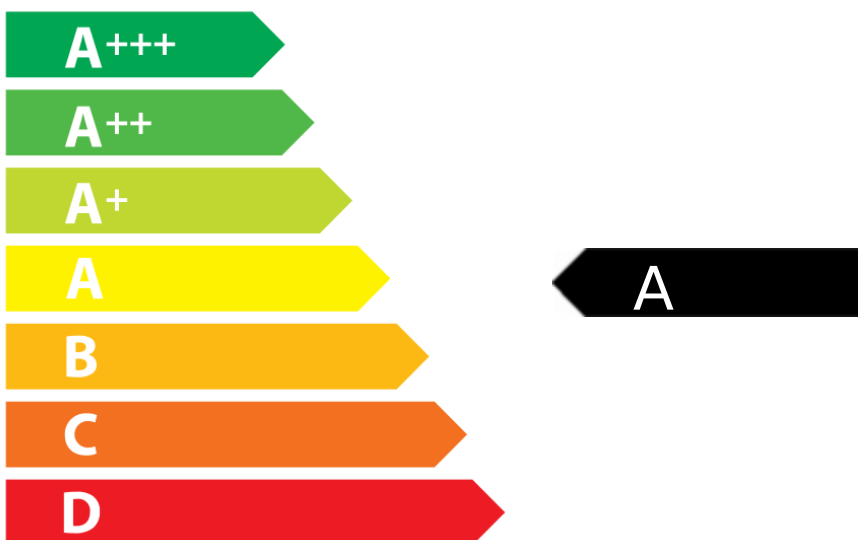

ENERGY

RANGemaster
UNRIVALLED PERFORMANCE

PROFESSIONAL+ 100

82 L

0.78 kWh/Cycle*

65/2014