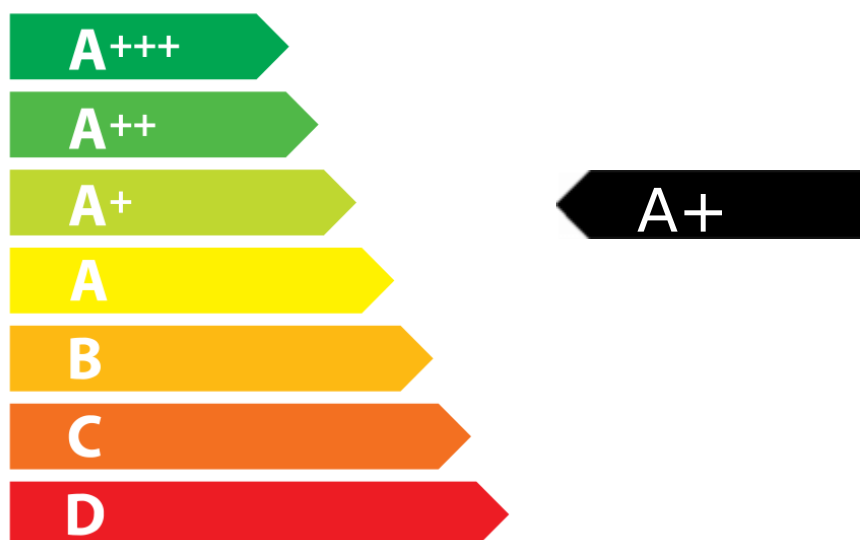

ENERGY

RANGemaster
UNRIVALLED PERFORMANCE

PROFESSIONAL+ 100

86 L

1.61 kWh/Cycle*

kWh/Cycle*

65/2014

ENERGY