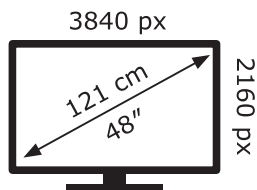

ENERG ⚡

LG Electronics

OLED48C19LA

88 kWh/1000h

ABCDEF**G**

142 kWh/1000h

2019/2013