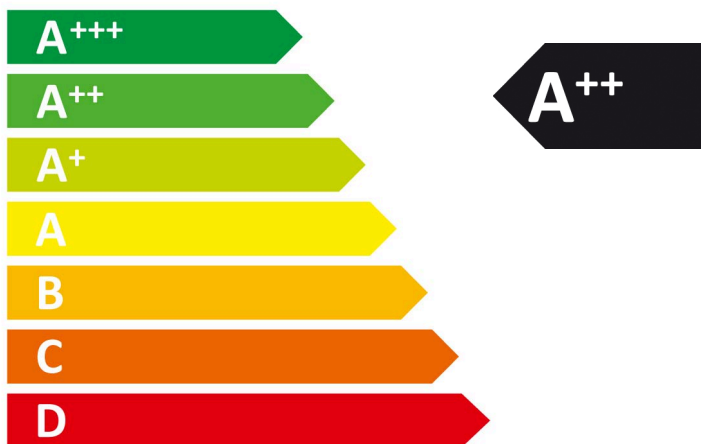

ENERGY

BOSCH

WTWH7660GB

243
kWh/annum

162
min/cycle

9,0
kg

64
dB

ABCDEF G